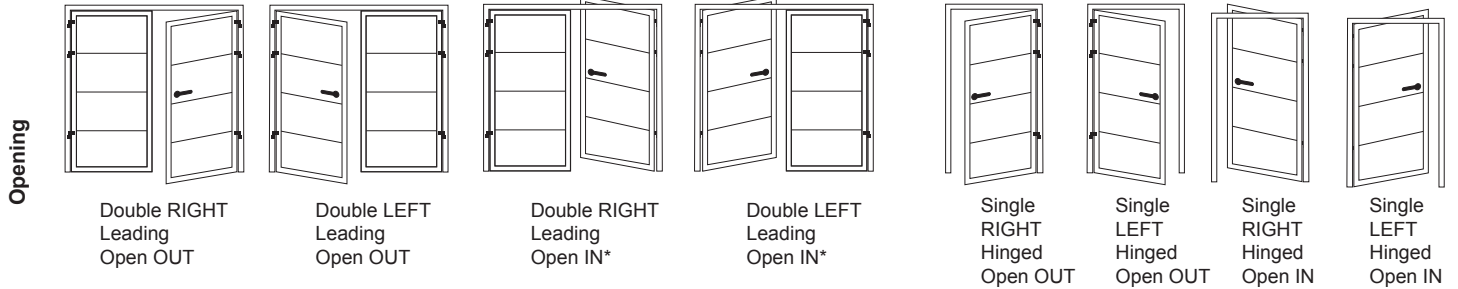

Order form - Insulated Side Hinged Garage Door GSW 40-L

Date:	Customer Order Number:	Number of Sheets:
Customer Name:		Contact Number:
Deliver To:		Delivery Required Week Commencing:

Handing always viewed from outside the garage

*Open-in increases the likelihood of water ingress. We recommend the drip guard option with open-in doors.

NOTE: Order by over frame dimensions.

To calculate the over frame size, deduct 20mm from the width and 10mm from the height of the structural opening size to allow for coursing tolerance.

Over Frame Width:	Over Frame Height:	Quantity:
-------------------	--------------------	-----------

Panel, Frame & Hinges	Door Style: Standard:	Traditional:	Toplight:	Costal paint upgrade (frame and external face of panels)		
	Panel Surface: (Inside Stucco)	Woodgrain	Stucco		Smooth	Micro-Profiled
	Panel Colour: (RAL 9002 Inside)	RAL 9016	Trend/+ Colour:		RAL Colour:	
	Wood Design: (RAL 9002 Inside)	Golden Oak	Rosewood		Night Oak	Winchester
	Frame Colour:	Trend/+ Colour:			RAL Colour:	
	Hinges: Concealed hinges are standard. Surface mounted hinges are available as an option:				Surface mounted hinges (colour options below)	
Complete Surface Mounted Hinge Colour:	Trend/+ Colour:		RAL Colour:			
Half & Half Surface Mounted Hinge Colour:	(Example, white frame & black door leaf - Hinges will be half white and half black to match frame and panel colour.)					

Panel orientation for Georgian, Standard Rib, Centre Rib, Solid or Traditional Style:	Horizontal	Vertical	Split	Leaf split: 1/2 - 1/2	Asymmetric
---	------------	----------	-------	-----------------------	------------