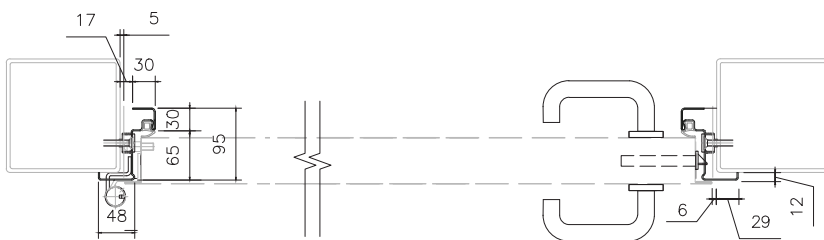

Teckentrup 62 1/2 Swing Secure Corner Frame (Wrap)