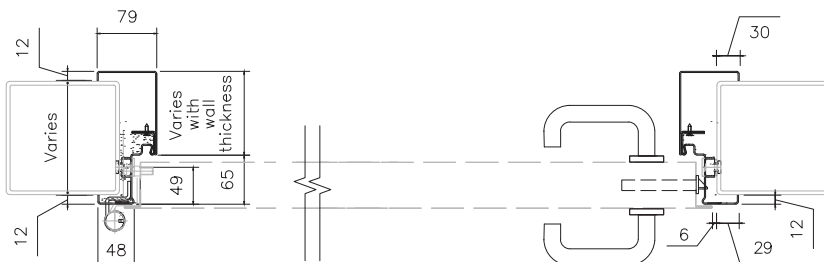

Teckentrup 62 1/2 Swing Secure Corner Counter Frame (Wrap)