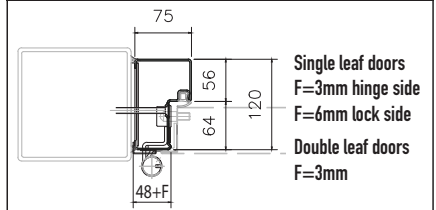

Block Frame FB Detail