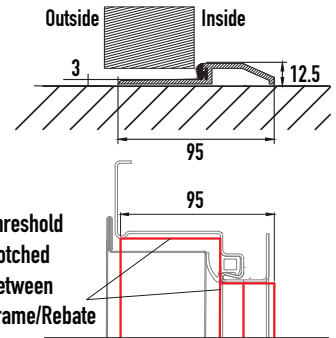

Ordering width = Structural opening -10mm

Ordering height = Structural opening -5mm

Ordering Width:

Ordering Height:

Quantity:

<b>Colour, Frame &amp; Hinges</b>	<b>Colour</b>	<b>Hinges</b>	<b>Frame</b>	<b>Handles &amp; Security</b>	
	White RAL 9016	KO Hinges (Standard) (Colour Matched)	Block		Black Lever (Standard)
	Black RAL 9005	Stainless Steel	Corner		Stainless Steel Lever
	Anthracite RAL 7016		Corner Counter*		D Handle 1200mm    Quantity:
	Trend:		*Reveal Depth: <input type="text"/>		D Handle 1500mm    Quantity:
RAL:		<b>Frame Options:</b>	<b>Security Option</b>		
		FB Flush Profile	Secured by Design		

## Ordering Size

<b>Block Frame</b>	<b>Frame FB</b>
X = 80mm	Overall Frame Width
Y = 0mm	1 Leaf = +9mm
<b>Corner Frame</b>	2 Leaf = +6mm
X = 52mm	Overall Frame Height
Y = 29mm	= +9mm
<b>Corner Counter Frame</b>	
X = 52mm	
Y = 29mm	

### Threshold Detail

**Corner Counter Frame Ordering Dimension Z**  
Z = Reveal Depth