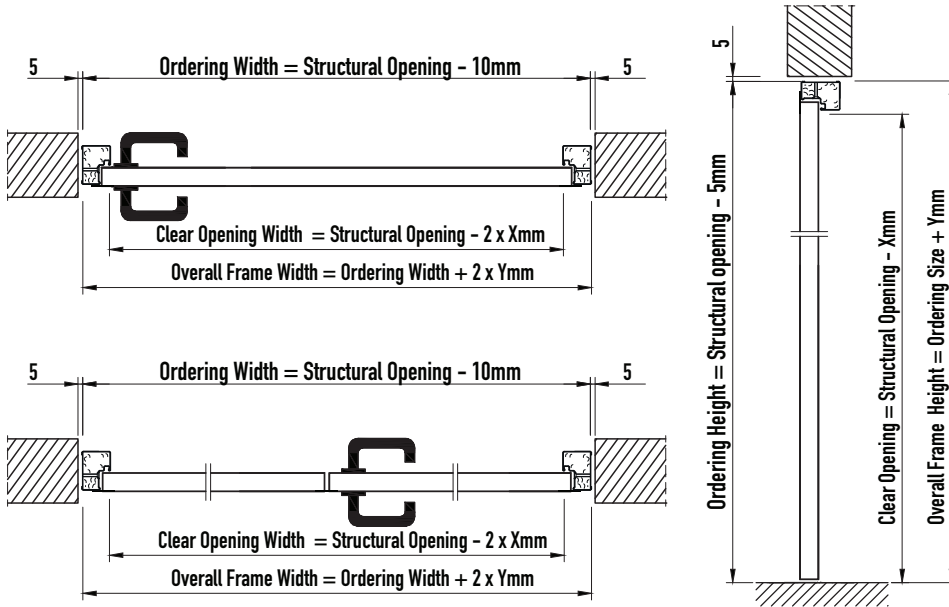

Ordering width = Structural opening -10mm

Ordering height = Structural opening -5mm

Ordering Width:

Ordering Height:

Quantity:

<b>Colour, Frame &amp; Hinges</b>	<b>Colour</b>	<b>Hinges</b>	<b>Frame</b>	<b>Handles &amp; Security</b>	
	White RAL 9016	KO Hinges (Standard) (Colour Matched)	Block		Black Lever (Standard)
	Black RAL 9005	Stainless Steel	Corner		Stainless Steel Lever
	Anthracite RAL 7016		Corner Counter*		D Handle 1200mm    Quantity:
	Trend:		*Reveal Depth: <input type="text"/>		D Handle 1500mm    Quantity:
RAL:		<b>Frame Options:</b>	<b>Security Option</b>		
		FB Flush Profile	Secured by Design		

## Ordering Size

<b>Block Frame</b>	<b>Frame FB</b>
X = 80mm	Overall Frame Width
Y = 0mm	1 Leaf = +9mm
<b>Corner Frame</b>	2 Leaf = +6mm
X = 52mm	Overall Frame Height
Y = 29mm	= +9mm
<b>Corner Counter Frame</b>	
X = 52mm	
Y = 29mm	