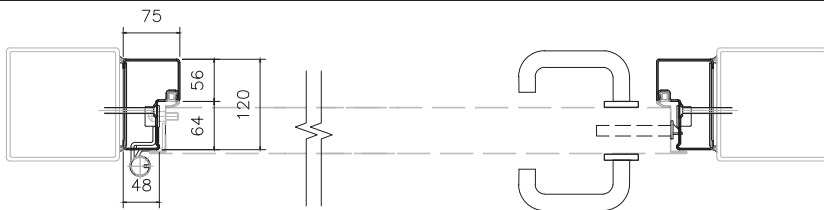

Teckentrup 62 1/2 Swing Secure Block Frame (Classic)