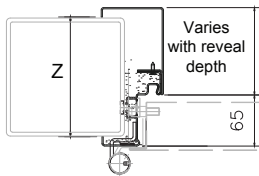

Ordering width = Structural opening -10mm

Ordering height = Structural opening -5mm

Ordering Width:

Ordering Height:

Quantity:

<b>Colour, Frame &amp; Hinges</b>	<b>Colour</b>	<b>Hinges</b>	<b>Frame</b>	<b>Handles &amp; Security</b>	
	White RAL 9016	KO Hinges (Standard) (Colour Matched)	Block		Black Lever (Standard)
	Black RAL 9005	Stainless Steel	Corner		Stainless Steel Lever
	Anthracite RAL 7016		Corner Counter*		D Handle 1200mm    Quantity:
	Trend:		*Reveal Depth: <input type="text"/>		D Handle 1500mm    Quantity:
RAL:		<b>Frame Options:</b>	<b>Security Option</b>		
		FB Flush Profile	Secured by Design		

## Ordering Size

<b>Block Frame</b>	<b>Frame FB</b>
X = 80mm	Overall Frame Width
Y = 0mm	1 Leaf = +9mm
<b>Corner Frame</b>	2 Leaf = +6mm
X = 52mm	Overall Frame Height
Y = 29mm	= +9mm
<b>Corner Counter Frame</b>	
X = 52mm	
Y = 29mm	

### Threshold Detail

**Corner Counter Frame Ordering Dimension Z**  
Z = Reveal Depth