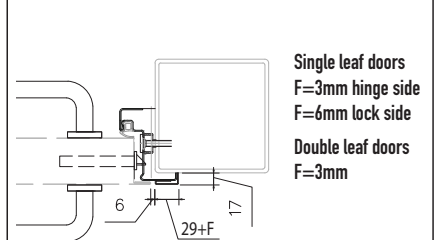

Corner Frame FB Detail