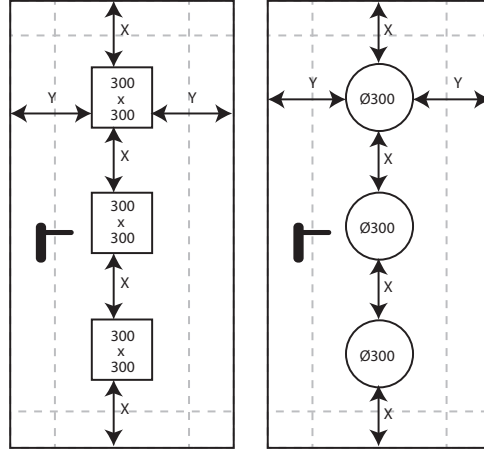

Ordering Size

Block Frame	Frame FB
X = 80mm	Overall Frame Width
Y = 0mm	1 Leaf = +9mm
Corner Frame	2 Leaf = +6mm
X = 52mm	Overall Frame Height
Y = 29mm	= +9mm
Corner Counter Frame	
X = 52mm	
Y = 29mm	

Threshold Detail

Teckentrup 62 1/2 Swing Secure Block Frame (Classic)

Block Frame FB Detail

Teckentrup 62 1/2 Swing Secure Corner Frame (Wrap)

Corner Frame FB Detail

Teckentrup 62 1/2 Swing Secure Corner Counter Frame (Wrap)

Corner Counter Frame FB Detail

Windows

CarTeck Swing Secure Standard Window Positions

3 windows

2 windows

1 window