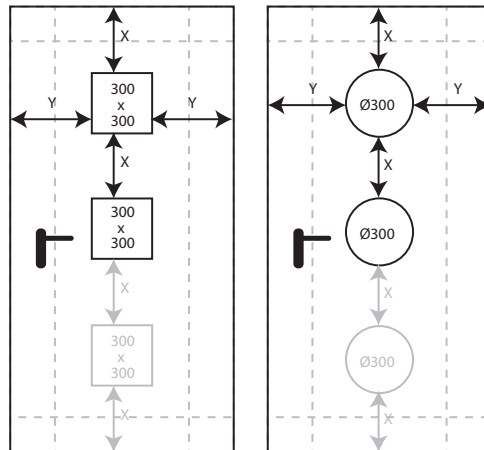

Ordering Size

Block Frame	Frame FB
X = 80mm	Overall Frame Width
Y = 0mm	1 Leaf = +9mm
Corner Frame	2 Leaf = +6mm
X = 52mm	Overall Frame Height
Y = 29mm	= +9mm
Corner Counter Frame	
X = 52mm	
Y = 29mm	

Threshold Detail

Corner Counter Frame FB Detail

Windows

CarTeck Swing Secure Standard Window Positions

3 windows

2 windows

1 window