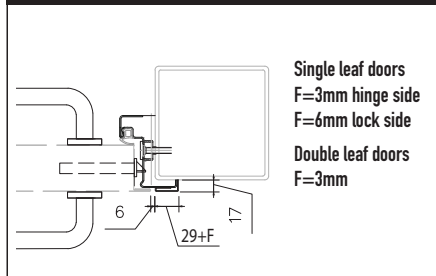

Ordering Size

Block Frame	Frame FB
X = 80mm	Overall Frame Width
Y = 0mm	1 Leaf = +9mm
Corner Frame	2 Leaf = +6mm
X = 52mm	Overall Frame Height
Y = 29mm	= +9mm
Corner Counter Frame	
X = 52mm	
Y = 29mm	

Threshold Detail

Teckentrup 62 1/2 Swing Secure Block Frame (Classic)

Block Frame FB Detail

Teckentrup 62 1/2 Swing Secure Corner Frame (Wrap)

Corner Frame FB Detail

Teckentrup 62 1/2 Swing Secure Corner Counter Frame (Wrap)

Corner Counter Frame FB Detail

Windows

CarTeck Swing Secure Standard Window Positions

3 windows

2 windows

1 window