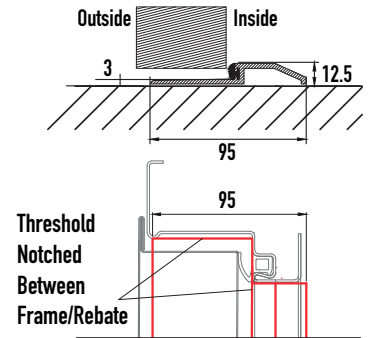

Ordering Size

Block Frame	Frame FB
X = 80mm	Overall Frame Width
Y = 0mm	1 Leaf = +9mm
Corner Frame	2 Leaf = +6mm
X = 52mm	Overall Frame Height
Y = 29mm	= +9mm
Corner Counter Frame	
X = 52mm	
Y = 29mm	

Threshold Detail

Teckentrup 62 1/2 Swing Secure Block Frame (Classic)

Block Frame FB Detail

Teckentrup 62 1/2 Swing Secure Corner Frame (Wrap)

Corner Frame FB Detail

Teckentrup 62 1/2 Swing Secure Corner Counter Frame (Wrap)

Corner Counter Frame FB Detail

Windows

CarTeck Swing Secure Standard Window Positions

3 windows

2 windows

1 window