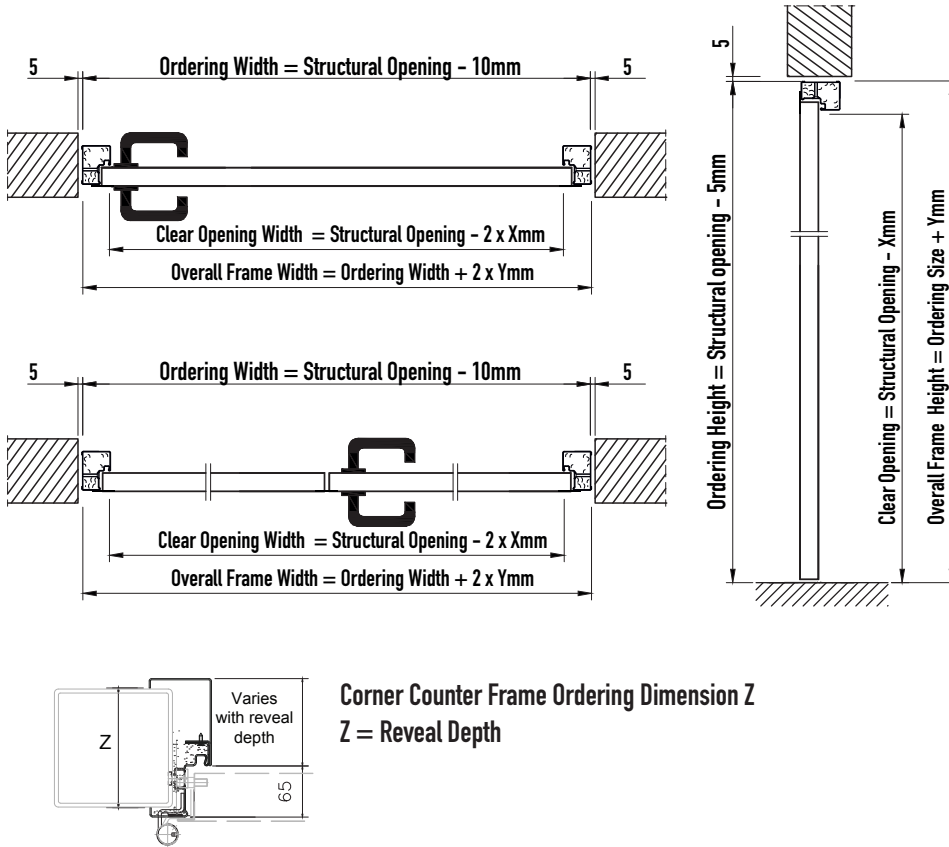

Ordering Size

Block Frame	Frame FB
X = 80mm	Overall Frame Width
Y = 0mm	1 Leaf = +9mm
Corner Frame	2 Leaf = +6mm
X = 52mm	Overall Frame Height
Y = 29mm	= +9mm
Corner Counter Frame	
X = 52mm	
Y = 29mm	

Threshold Detail

Teckentrup 62 1/2 Swing Secure Block Frame (Classic)

Block Frame FB Detail

Teckentrup 62 1/2 Swing Secure Corner Frame (Wrap)

Corner Frame FB Detail

Teckentrup 62 1/2 Swing Secure Corner Counter Frame (Wrap)

Corner Counter Frame FB Detail

Windows

CarTeck Swing Secure Standard Window Positions

3 windows

2 windows

1 window