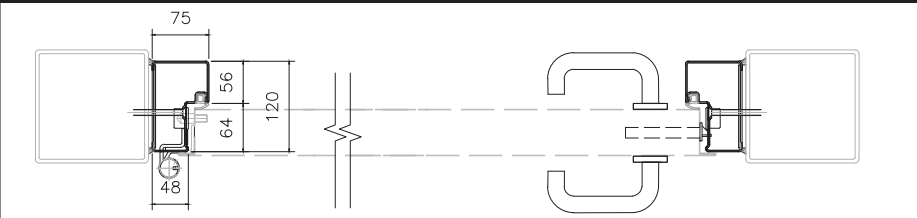

Ordering Size

Block Frame	Frame FB
X = 80mm	Overall Frame Width
Y = 0mm	1 Leaf = +9mm
Corner Frame	2 Leaf = +6mm
X = 52mm	Overall Frame Height
Y = 29mm	= +9mm
Corner Counter Frame	
X = 52mm	
Y = 29mm	

Threshold Detail

Teckentrup 62 1/2 Swing Secure Block Frame (Classic)

Block Frame FB Detail

Teckentrup 62 1/2 Swing Secure Corner Frame (Wrap)

Corner Frame FB Detail

Teckentrup 62 1/2 Swing Secure Corner Counter Frame (Wrap)

Corner Counter Frame FB Detail

Windows

CarTeck Swing Secure Standard Window Positions

3 windows

2 windows

1 window