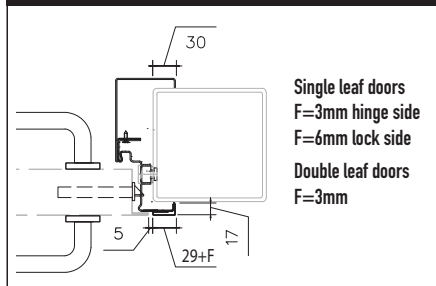

Ordering Size

Block Frame	Frame FB
X = 80mm	Overall Frame Width
Y = 0mm	1 Leaf = +9mm
Corner Frame	2 Leaf = +6mm
X = 52mm	Overall Frame Height
Y = 29mm	= +9mm
Corner Counter Frame	
X = 52mm	
Y = 29mm	

Threshold Detail

Teckentrup 62 1/2 Swing Secure Block Frame (Classic)

Block Frame FB Detail

Teckentrup 62 1/2 Swing Secure Corner Frame (Wrap)

Corner Frame FB Detail

Teckentrup 62 1/2 Swing Secure Corner Counter Frame (Wrap)

Corner Counter Frame FB Detail

Windows

CarTeck Swing Secure Standard Window Positions

3 windows

2 windows

1 window