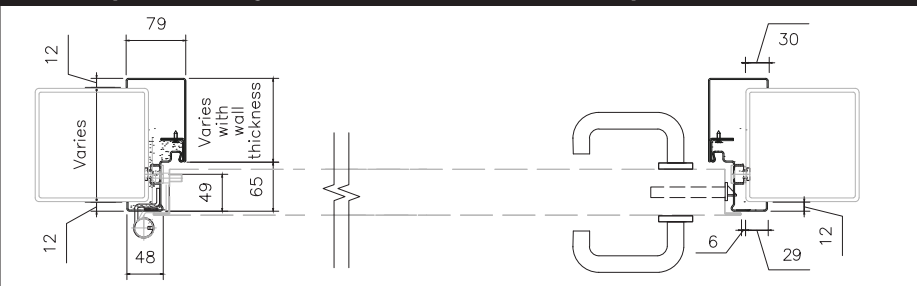

Ordering Size

Block Frame	Frame FB
X = 80mm	Overall Frame Width
Y = 0mm	1 Leaf = +9mm
Corner Frame	2 Leaf = +6mm
X = 52mm	Overall Frame Height
Y = 29mm	= +9mm
Corner Counter Frame	
X = 52mm	
Y = 29mm	

Threshold Detail

Teckentrup 62 1/2 Swing Secure Block Frame (Classic)

Block Frame FB Detail

Teckentrup 62 1/2 Swing Secure Corner Frame (Wrap)

Corner Frame FB Detail

Teckentrup 62 1/2 Swing Secure Corner Counter Frame (Wrap)

Corner Counter Frame FB Detail

Windows

CarTeck Swing Secure Standard Window Positions

3 windows

2 windows

1 window