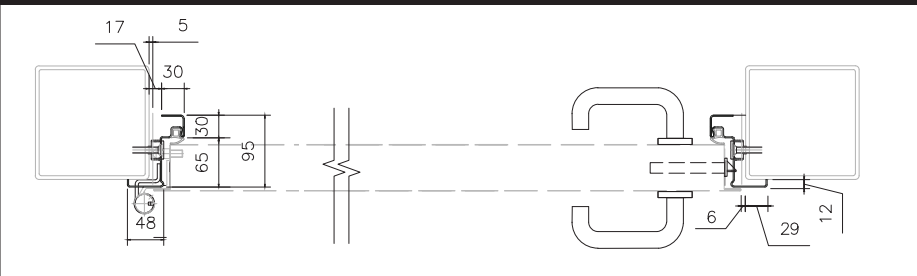

Ordering Size

Block Frame	Frame FB
X = 80mm	Overall Frame Width
Y = 0mm	1 Leaf = +9mm
Corner Frame	2 Leaf = +6mm
X = 52mm	Overall Frame Height
Y = 29mm	= +9mm
Corner Counter Frame	
X = 52mm	
Y = 29mm	

Threshold Detail

Teckentrup 62 1/2 Swing Secure Block Frame (Classic)

Block Frame FB Detail

Teckentrup 62 1/2 Swing Secure Corner Frame (Wrap)

Corner Frame FB Detail

Teckentrup 62 1/2 Swing Secure Corner Counter Frame (Wrap)

Corner Counter Frame FB Detail

Windows

CarTeck Swing Secure Standard Window Positions

3 windows

2 windows

1 window