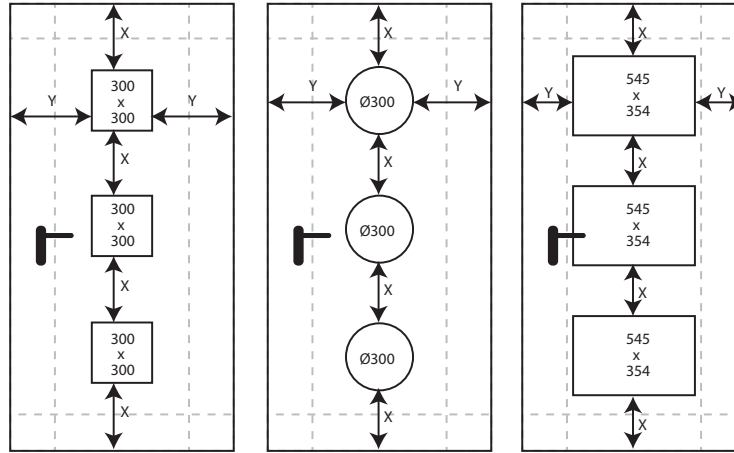

Ordering Size

Block Frame	Frame FB
X = 80mm	Overall Frame Width
Y = 0mm	1 Leaf = +9mm
Corner Frame	2 Leaf = +6mm
X = 52mm	Overall Frame Height
Y = 29mm	= +9mm
Corner Counter Frame	
X = 52mm	
Y = 29mm	

Threshold Detail

Teckentrup 62 1/2 Swing Secure Block Frame (Classic)

Block Frame FB Detail

Teckentrup 62 1/2 Swing Secure Corner Frame (Wrap)

Corner Frame FB Detail

Teckentrup 62 1/2 Swing Secure Corner Counter Frame (Wrap)

Corner Counter Frame FB Detail

Windows

CarTeck Swing Secure Standard Window Positions

3 windows

2 windows

1 window