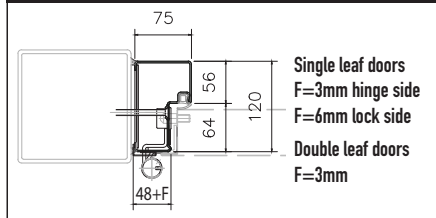

Block Frame FB Detail