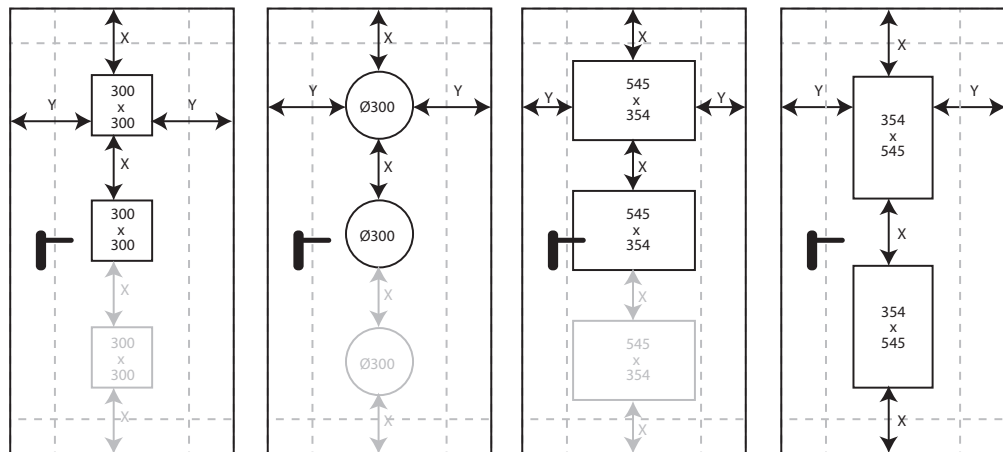

Ordering Size

Block Frame	Frame FB
X = 80mm	Overall Frame Width
Y = 0mm	1 Leaf = +9mm
Corner Frame	2 Leaf = +6mm
X = 52mm	Overall Frame Height
Y = 29mm	= +9mm
Corner Counter Frame	
X = 52mm	
Y = 29mm	

Threshold Detail

Teckentrup 62 1/2 Swing Secure Block Frame (Classic)

Block Frame FB Detail

Teckentrup 62 1/2 Swing Secure Corner Frame (Wrap)

Corner Frame FB Detail

Teckentrup 62 1/2 Swing Secure Corner Counter Frame (Wrap)

Corner Counter Frame FB Detail

Windows

CarTeck Swing Secure Standard Window Positions

3 windows

2 windows

1 window