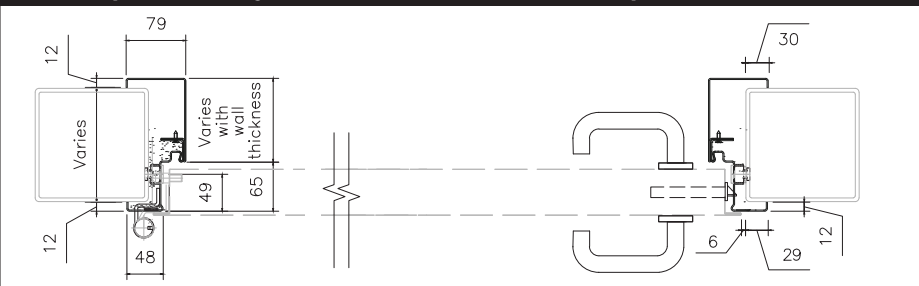

Ordering Size

Block Frame	Frame FB
X = 80mm	Overall Frame Width
Y = 0mm	1 Leaf = +9mm
Corner Frame	2 Leaf = +6mm
X = 52mm	Overall Frame Height
Y = 29mm	= +9mm
Corner Counter Frame	
X = 52mm	
Y = 29mm	

Threshold Detail

Teckentrup 62 1/2 Swing Secure Block Frame (Classic)

Block Frame FB Detail

Teckentrup 62 1/2 Swing Secure Corner Frame (Wrap)

Corner Frame FB Detail

Teckentrup 62 1/2 Swing Secure Corner Counter Frame (Wrap)

Corner Counter Frame FB Detail

Windows

CarTeck Swing Secure Standard Window Positions

3 windows

2 windows

1 window