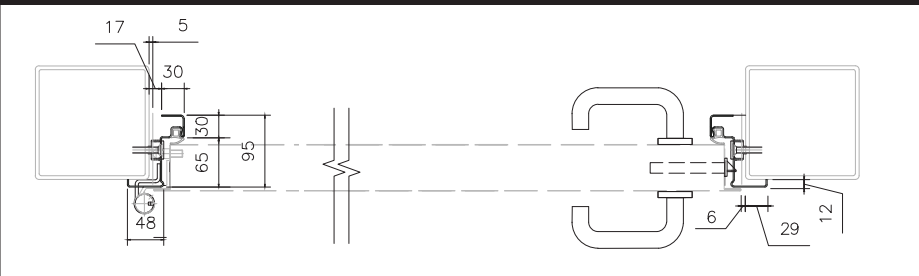

Ordering Size

Block Frame	Frame FB
X = 80mm	Overall Frame Width
Y = 0mm	1 Leaf = +9mm
Corner Frame	2 Leaf = +6mm
X = 52mm	Overall Frame Height
Y = 29mm	= +9mm
Corner Counter Frame	
X = 52mm	
Y = 29mm	

Threshold Detail

Teckentrup 62 1/2 Swing Secure Block Frame (Classic)

Block Frame FB Detail

Teckentrup 62 1/2 Swing Secure Corner Frame (Wrap)

Corner Frame FB Detail

Teckentrup 62 1/2 Swing Secure Corner Counter Frame (Wrap)

Corner Counter Frame FB Detail

Windows

CarTeck Swing Secure Standard Window Positions

3 windows

2 windows

1 window