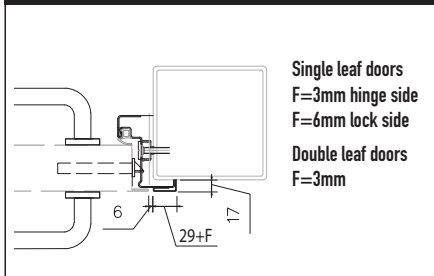

Ordering Size

Block Frame	Frame FB
X = 80mm	Overall Frame Width
Y = 0mm	1 Leaf = +9mm
Corner Frame	2 Leaf = +6mm
X = 52mm	Overall Frame Height
Y = 29mm	= +9mm
Corner Counter Frame	
X = 52mm	
Y = 29mm	

Threshold Detail

Teckentrup 62 1/2 Swing Secure Block Frame (Classic)

Block Frame FB Detail

Teckentrup 62 1/2 Swing Secure Corner Frame (Wrap)

Corner Frame FB Detail

Teckentrup 62 1/2 Swing Secure Corner Counter Frame (Wrap)

Corner Counter Frame FB Detail

Windows

CarTeck Swing Secure Standard Window Positions

3 windows

2 windows

1 window