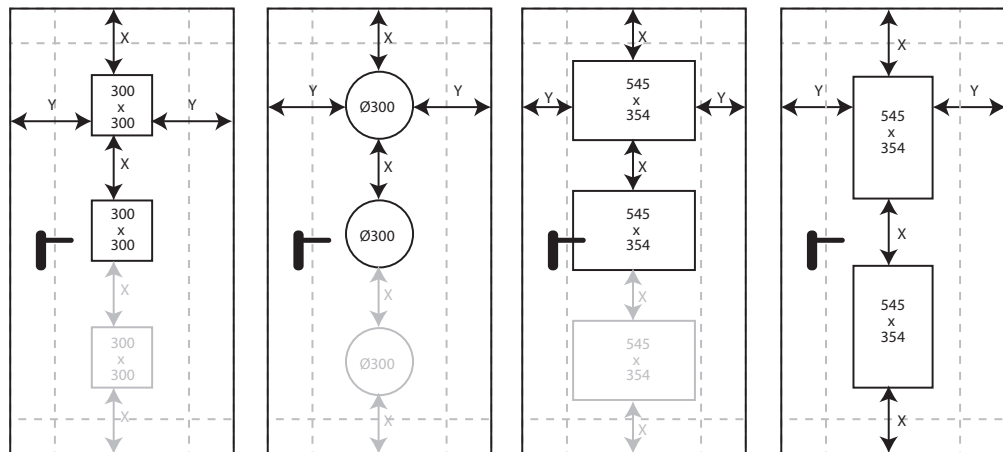

Ordering Size

Block Frame	Frame FB
X = 80mm	Overall Frame Width
Y = 0mm	1 Leaf = +9mm
Corner Frame	2 Leaf = +6mm
X = 52mm	Overall Frame Height
Y = 29mm	= +9mm
Corner Counter Frame	
X = 52mm	
Y = 29mm	

Threshold Detail

Teckentrup 62 1/2 Swing Secure Block Frame (Classic)

Block Frame FB Detail

Teckentrup 62 1/2 Swing Secure Corner Frame (Wrap)

Corner Frame FB Detail

Teckentrup 62 1/2 Swing Secure Corner Counter Frame (Wrap)

Corner Counter Frame FB Detail

Windows

CarTeck Swing Secure Standard Window Positions

3 windows

2 windows

1 window