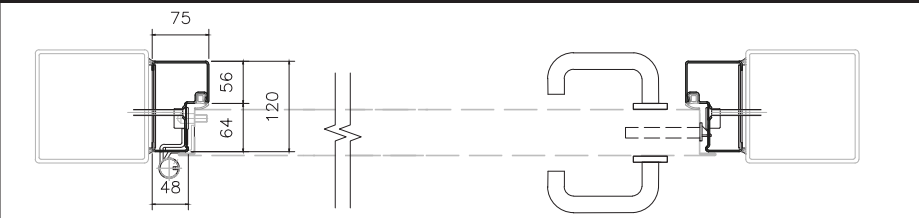

Ordering Size

Block Frame	Frame FB
X = 80mm	Overall Frame Width
Y = 0mm	1 Leaf = +9mm
Corner Frame	2 Leaf = +6mm
X = 52mm	Overall Frame Height
Y = 29mm	= +9mm
Corner Counter Frame	
X = 52mm	
Y = 29mm	

Threshold Detail

Teckentrup 62 1/2 Swing Secure Block Frame (Classic)

Block Frame FB Detail

Teckentrup 62 1/2 Swing Secure Corner Frame (Wrap)

Corner Frame FB Detail

Teckentrup 62 1/2 Swing Secure Corner Counter Frame (Wrap)

Corner Counter Frame FB Detail

Windows

CarTeck Swing Secure Standard Window Positions

3 windows

2 windows

1 window