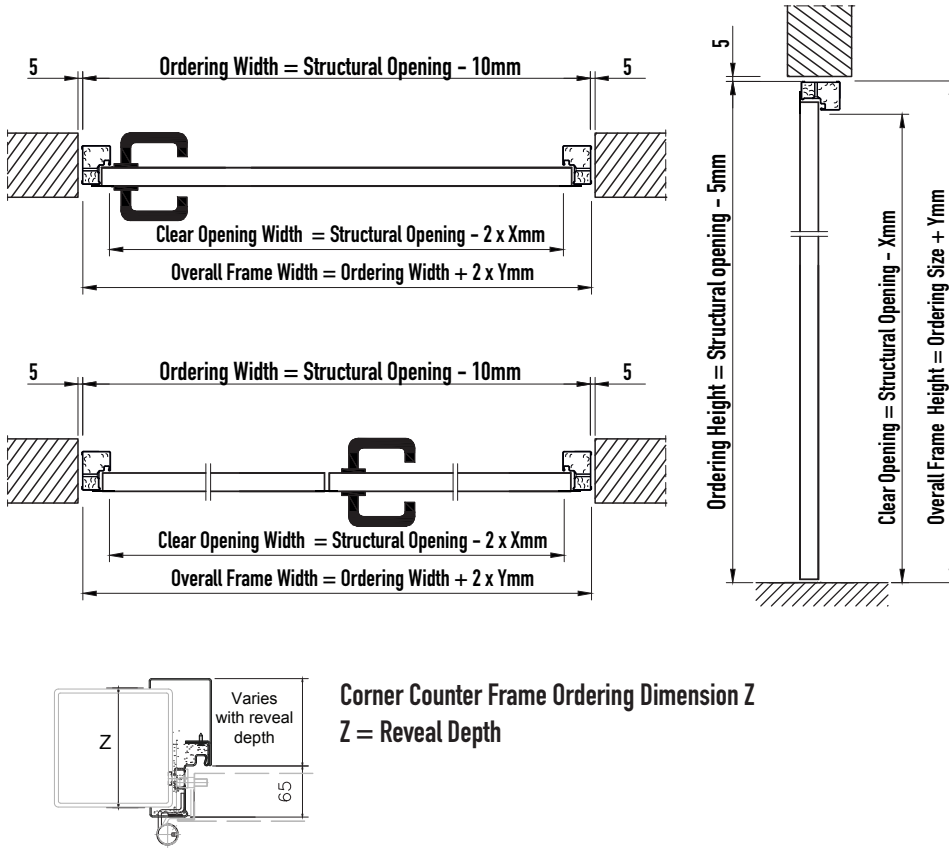

Ordering Size

Block Frame	Frame FB
X = 80mm	Overall Frame Width
Y = 0mm	1 Leaf = +9mm
Corner Frame	2 Leaf = +6mm
X = 52mm	Overall Frame Height
Y = 29mm	= +9mm
Corner Counter Frame	
X = 52mm	
Y = 29mm	

Threshold Detail

Teckentrup 62 1/2 Swing Secure Block Frame (Classic)

Block Frame FB Detail

Teckentrup 62 1/2 Swing Secure Corner Frame (Wrap)

Corner Frame FB Detail

Teckentrup 62 1/2 Swing Secure Corner Counter Frame (Wrap)

Corner Counter Frame FB Detail

Windows

CarTeck Swing Secure Standard Window Positions

3 windows

2 windows

1 window