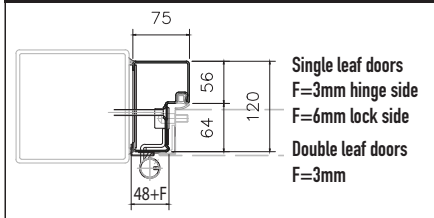

Block Frame FB Detail