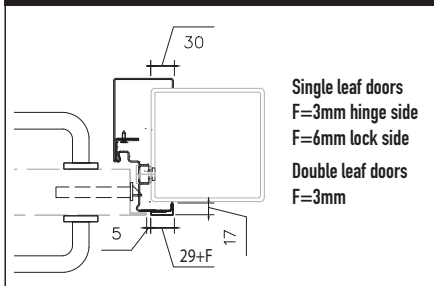

Ordering Size

Block Frame	Frame FB
X = 80mm	Overall Frame Width
Y = 0mm	1 Leaf = +9mm
Corner Frame	2 Leaf = +6mm
X = 52mm	Overall Frame Height
Y = 29mm	= +9mm
Corner Counter Frame	
X = 52mm	
Y = 29mm	

Threshold Detail

Teckentrup 62 1/2 Swing Secure Block Frame (Classic)

Block Frame FB Detail

Teckentrup 62 1/2 Swing Secure Corner Frame (Wrap)

Corner Frame FB Detail

Teckentrup 62 1/2 Swing Secure Corner Counter Frame (Wrap)

Corner Counter Frame FB Detail

Windows

CarTeck Swing Secure Standard Window Positions

3 windows

2 windows

1 window