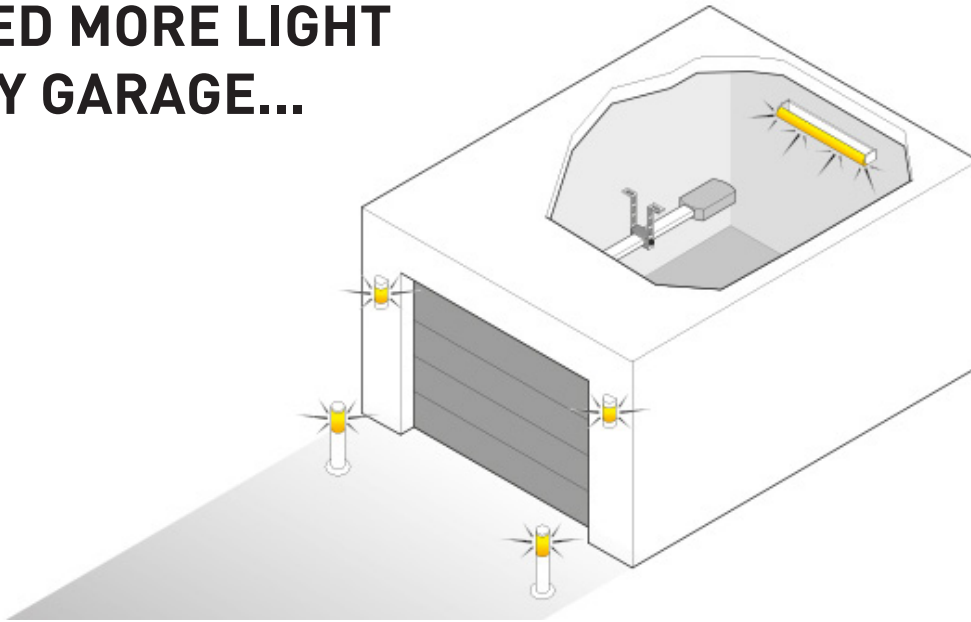

Ambience Pack 2

AUTOMATICALLY

ADD MORE LIGHT INTO YOUR GARAGE

**I NEED MORE LIGHT
IN MY GARAGE...**

RELAY TO CONTROL LIGHTING

Relay

What's it for and what are the benefits?

A relay allows control of other garage or garden security lighting for greater flexibility. Not only acting as deterrent in and around your garage, the relay also allows lighting activation when you open your garage door.

How does it work?

The relay allows control of your lighting inside and out of your garage deterring potential intruders and illuminating your garage for safe and easy access.

What does it need to make it work?