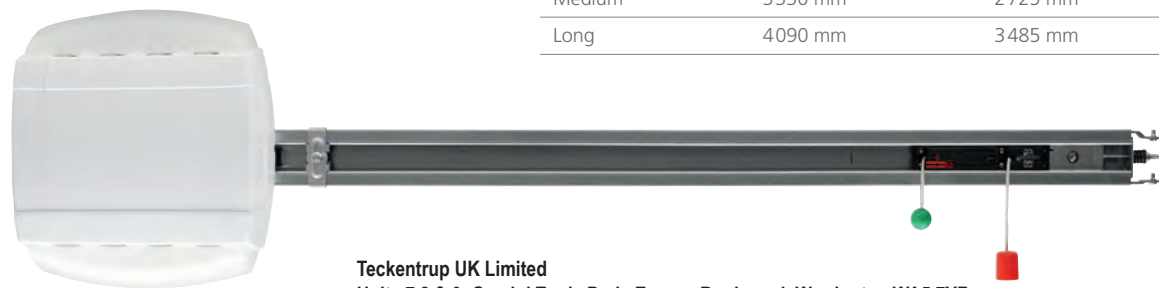

The highest level of comfort and safety to meet all requirements and wishes.

Flexible installation

The operator head can be turned through 90° to the left or right. It can therefore adapt flexibly to suit all configurations on site and the operator unit lighting can also be used to illuminate specific areas as required.

Flexible installation

The right operator boom for each garage door

With chain or toothed drive-belt system. Maintenance-free and stable. In addition, the toothed drive-belt system works extremely quiet. With the reinforced ball bearing boom, 1.2 mm thick, it is perfect for situations with particularly heavy loading, such as in underground garages with frequent traffic.

Boom	Length	Movement stroke
Short	3080 mm	2475 mm
Medium	3330 mm	2725 mm
Long	4090 mm	3485 mm

Teckentrup UK Limited
 Units 7,8 & 9, Gemini Trade Park, Europa Boulevard, Warrington WA5 7YF
 Manufacturer & Distributor of Cardeck Sectional Garage Doors & Associated Products
 t: 01925 924050 f: 08701314843
 e: sales@teckentrupdepot.co.uk
 w: www.teckentrupdepot.co.uk
 www.teckentrup.co.uk