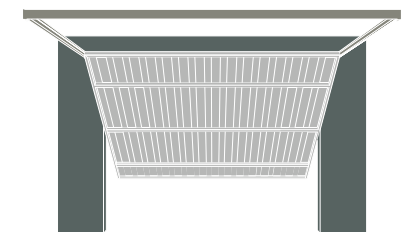

Up-and-over doors