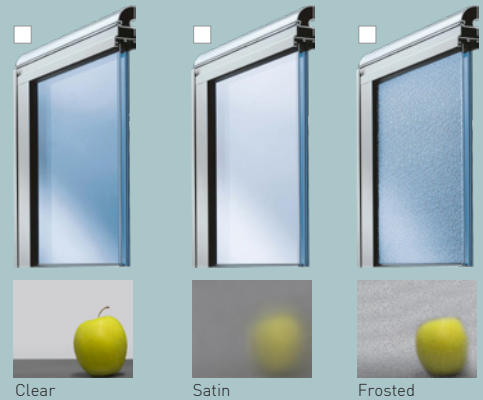

Vision Options

Windows are made from double pane scratch-resistant polymer.