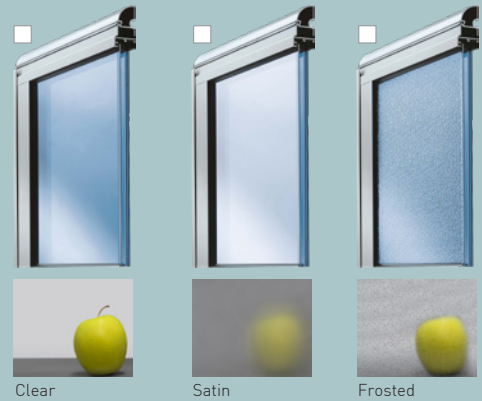

Vision Options

Windows are made from double pane scratch-resistant polymer.

Clear

Satin

Frosted