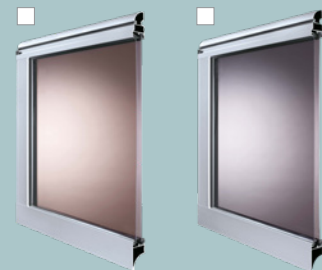

### Vision Options

Windows are made from double pane scratch-resistant polymer.

Clear

Satin

Frosted

Brown Tint  
50% transmission (approx). Clear only

Grey Tint  
43% transmission (approx). Clear only