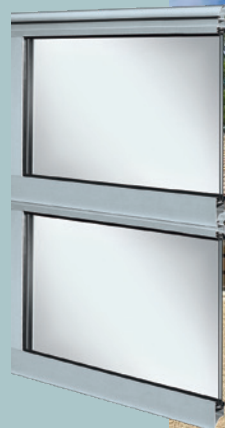

Image courtesy of The Garage Door Centre, Cardiff

WHAT PERFORMANCE CAN I EXPECT?

As part of the CE/UKCA marking process, each product must have its performance provided for a defined set of characteristics to allow fair comparison between products from different manufacturers. Other characteristics can also be included, if relevant to a door's performance. The following tables show the performance characteristics of CarTeck SLX Vision sectional garage doors.

See page 50 for warranty information!

PERFORMANCE CHARACTERISTIC RATING

PERFORMANCE CHARACTERISTIC	RATING
Resistance to Windload EN 12424	Class 2
Watertightness EN 12425	Class 2
Air Permeability EN 12426	Class 2
Thermal Transmittance EN 13241	3.5 W/m²k
Operating Forces (hand Operated) EN 12604	150 N