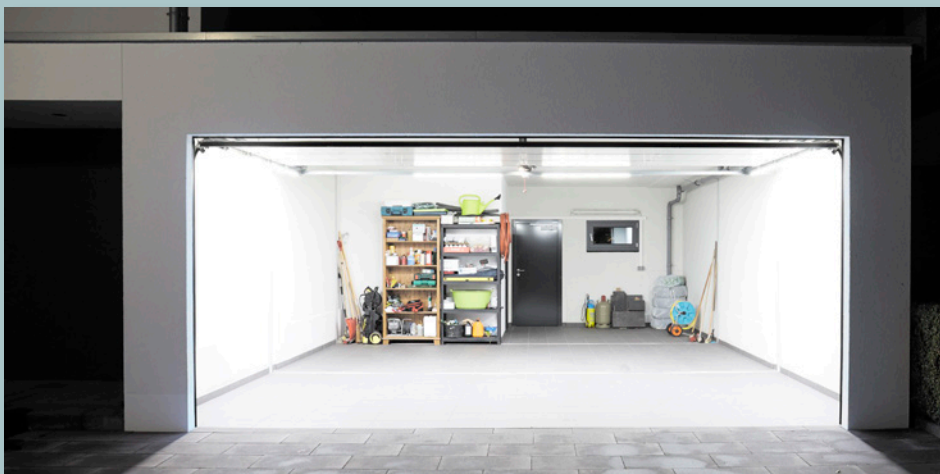

THE FREE LED PROMO!

Banish the dark with the LED promo!
From this...

SAVE
£246!
+VAT

...To this!

Fits in minutes

Scan me to see!

... and the 1m long strip on the rear crossbar of the door.

Light up your garage!

TECKENTRUP
DOOR SOLUTIONS

Call the team on 01925 924 050

*Offer runs until the end of December 2022. Offer only applies to 2286mm w x 2125mm h doors in centre ribbed smooth anthracite grey, purchased with a CarTeck DRIVE remote control opener. Door includes colour matched standard frame and header. Cannot be used in conjunction with any other offers.