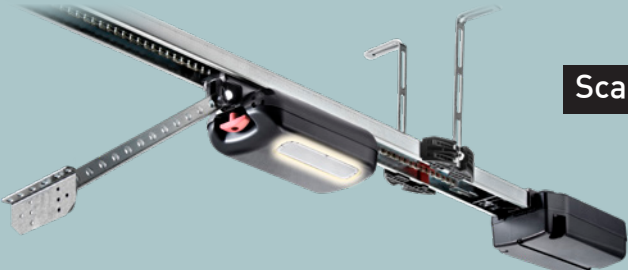

THE FREE LED PROMO!

CENTRE RIBBED SMOOTH ANTHRACITE GREY

2286mm w x 2125mm h

SAVE
£246!
+VAT

This CarTeck Insulated sectional garage door has all the convenience of remote control, dependable security, excellent energy-saving insulation...
...and now comes with a brilliant FREE LED lighting pack to fill your garage with light!

BRILLIANT LIGHTING! - These clever LED strips are easily positioned on the door tracks with magnetic tape. They flood the garage with 6000 lumens of light (equivalent to around 400 watts of incandescent light!) Four linked LED strips are activated automatically by the kits' low light motion sensor or infra red remote control.

CarTeck DRIVE^Q

BRILLIANT REMOTE CONTROL! The CarTeck DRIVE range of remote control openers is second to none!

Scan the qr code to see it in action!

TECKENTRUP
DOOR SOLUTIONS

Call the team on 01925 924 050

*Offer runs until the end of December 2022. Offer only applies to 2286mm w x 2125mm h doors in centre ribbed smooth anthracite grey, purchased with a CarTeck DRIVE remote control opener. Door includes colour matched standard frame and header. Cannot be used in conjunction with any other offers.