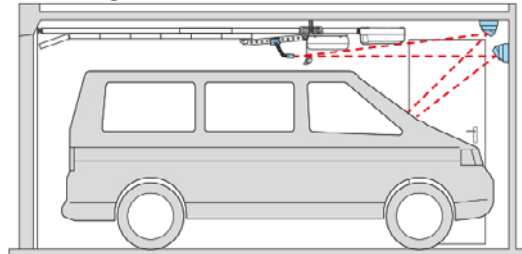

Parking Pack 1

PARK PERFECTLY

INSIDE YOUR GARAGE

**I WANT TO PARK
PRECISELY WITHIN
MY GARAGE...**

Configuration with reflectors...

Configuration without reflectors...

Laser

Reflector

PARKING LASER & REFLECTOR

What's it for and what are the benefits?

The laser sensor and reflector provide a visual assistance to help guide you to the perfect point for precise parking within your garage. No more near misses or guesstimates and no need for a parking assist system within your vehicle.

How does it work?

The laser sensor works by directing the laser light to a target spot on the vehicle visible from the driver's position, so as you enter the garage, the proximity sensor will turn on the laser and provide optical assistance for positioning.