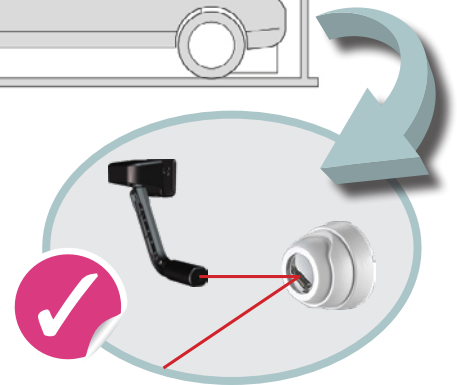

Parking Pack 1

PARK PERFECTLY

INSIDE YOUR GARAGE

**I WANT TO PARK
PRECISELY WITHIN
MY GARAGE...**

Configuration with reflectors...

Configuration without reflectors...

Laser

Reflector

PARKING LASER & REFLECTOR

What's it for and what are the benefits?

The laser sensor and reflector provide a visual assistance to help guide you to the perfect point for precise parking within your garage. No more near misses or guesstimates and no need for a parking assist system within your vehicle.

How does it work?

The laser sensor works by directing the laser light to a target spot on the vehicle visible from the driver's position, so as you enter the garage, the proximity sensor will turn on the laser and provide optical assistance for positioning.