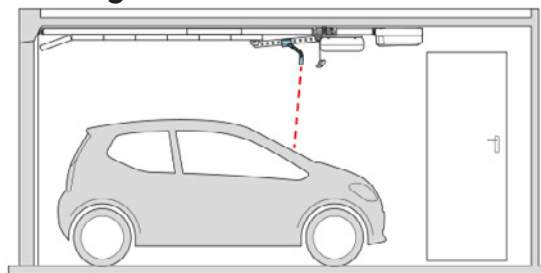

Parking Pack 1

PARK PERFECTLY

INSIDE YOUR GARAGE

**I WANT TO PARK
PRECISELY WITHIN
MY GARAGE...**

Configuration with reflectors...

Configuration without reflectors...

Laser

Reflector

PARKING LASER & REFLECTOR

What's it for and what are the benefits?

The laser sensor and reflector provide a visual assistance to help guide you to the perfect point for precise parking within your garage. No more near misses or guesstimates and no need for a parking assist system within your vehicle.

How does it work?

The laser sensor works by directing the laser light to a target spot on the vehicle visible from the driver's position, so as you enter the garage, the proximity sensor will turn on the laser and provide optical assistance for positioning.