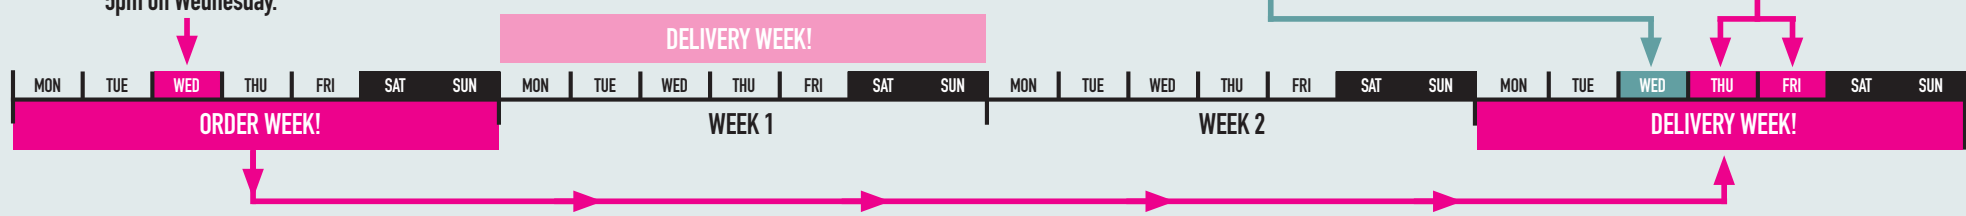

QUESTION? Call the team on: 01925 924 050

WWW.TECKENTRUP.CO.UK

TECKENTRUP
DOOR SOLUTIONS