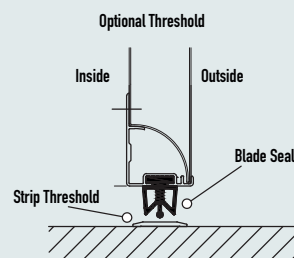

### Standard 3-part lipped aluminium threshold

WATCH HOW TO FIT  
THE THRESHOLD  
- SCAN ME!

The standard threshold is a quick-interlocking 3-part stepped construction that provides easy ramped access to your garage. It includes a thermal break, helping reduce heat transfer and a lip seal to help provide a barrier to dust and debris and assist weather protection.

The centre section is pre-fitted to the door frame, all you need to do is clip in the front and back sections on site.

### Optional aluminium strip threshold

The aluminium profile on a side hinged garage doors provides a simple low-profile threshold. The bottom of each door leaf has a simple finned seal that sits on the strip threshold when closed.

### What performance can I expect from the threshold

Thresholds only function effectively when fitted to a level floor that is in good condition. A new threshold won't fix a poor floor! If you want to know more about what you can expect from the performance of a side hinged garage door, scan the qr code to the right to visit the Honesty Page!