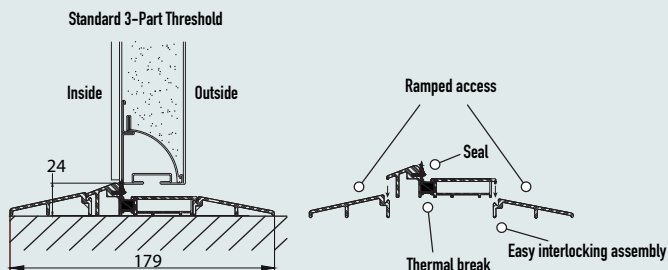

## Thresholds... what are my options?

Our CarTeck side hinged garage doors come with a 3-part lipped aluminium threshold as standard but you can also choose to have the optional aluminium strip threshold... Here's how they are different:

### Standard 3-part lipped aluminium threshold

WATCH HOW TO FIT  
THE THRESHOLD  
- SCAN ME!

The standard threshold is a quick-interlocking 3-part stepped construction that provides easy ramped access to your garage. It includes a thermal break, helping reduce heat transfer and a lip seal to help provide a barrier to dust and debris and assist weather protection.

The centre section is pre-fitted to the door frame, all you need to do is clip in the front and back sections on site.

### Optional aluminium strip threshold

The aluminium profile on a side hinged garage doors provides a simple low-profile threshold. The bottom of each door leaf has a simple finned seal that sits on the strip threshold when closed.