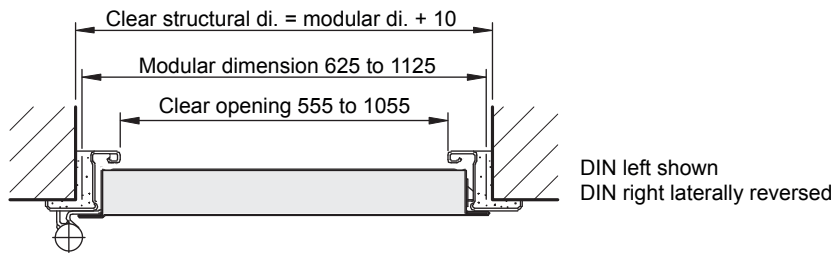

E 60/120-1 „Teckentrup 42“ - BS

Fire resistant single leaf steel doorsets
can be used left/right handed