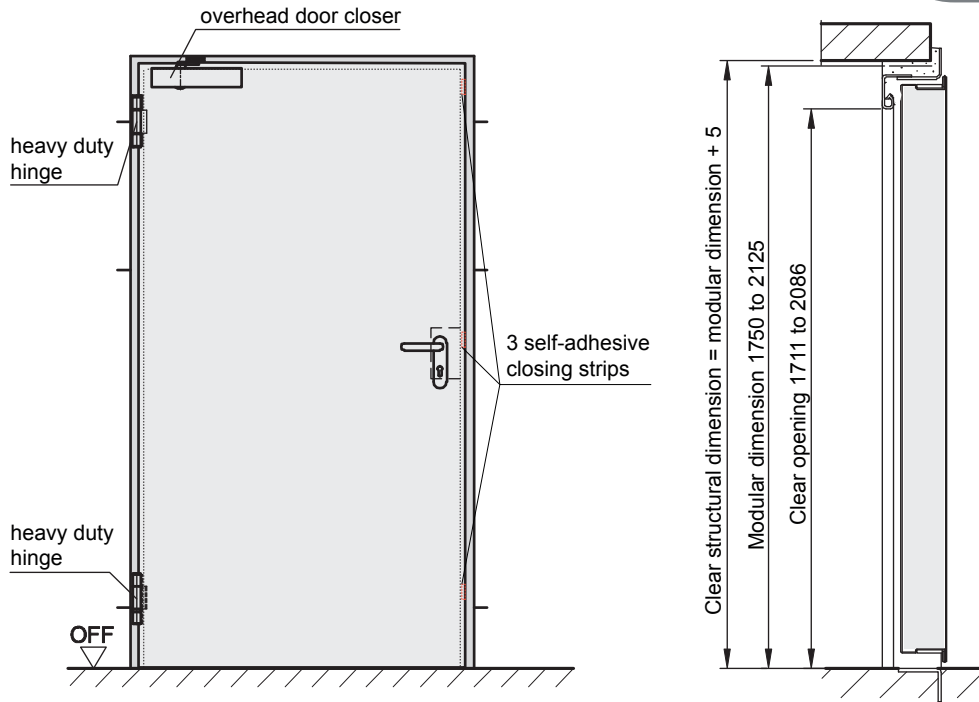

E 60/120-1 „Teckentrup 42“ - BS

Fire resistant single leaf steel doorsets
can be used left/right handed